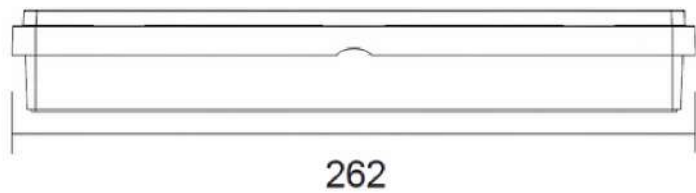

Sparklite

Self Contained
Emergency Luminaire

► **BY-Z2145U**

SPECIFICATION

- Input Voltage : AC220-240V AC/50-60Hz
- Output Power : 3.5W
- Mounting Method : Ceiling/Wall
- Battery Charge Time : 24H
- Battery Backup : 3hr
- Operation Model: Maintained/Non-Maintained

- Battery : Lithium 3.7V/1.5Ah
- Luminous Flux ≥ 150 LM
- IP Level : IP65
- Dimension: 262x98x38mm
- Certificate : UL
- Temperature Range : 0 - 40° C