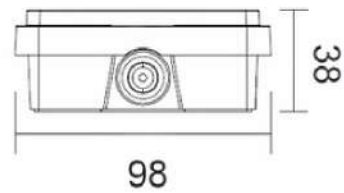

Sparklite

Self Contained
Emergency Luminaire

► **BY-Z2145U**

SPECIFICATION

- Input Voltage : AC220-240V AC/50-60Hz
- Output Power : 3.5W
- Mounting Method : Ceiling/Wall
- Battery Charge Time : 24H
- Battery Backup : 3hr
- Operation Model: Maintained/Non-Maintained

- Battery : Lithium 3.7V/1.5Ah
- Luminous Flux ≥ 150 LM
- IP Level : IP65
- Dimension: 262x98x38mm
- Certificate : UL
- Temperature Range : 0 - 40° C