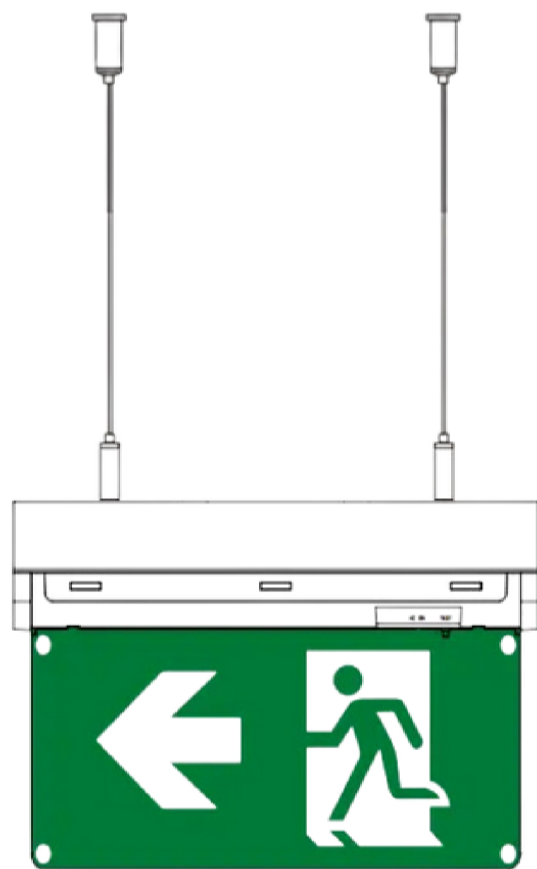

Sparklite

Self Contained
Emergency Luminaire

► **BY-B2308U**

SPECIFICATION

- Input Voltage : AC220-240V AC/50-60Hz
- Mounting Method : Ceiling/Wall/Recessed
- Dimension : 348mmx264mmx42mm
- Battery : LFP 3.2V 1.5 Ah
- Operation Model : Maintained/Non- Maintained

- Emergency Time : $\geq 3H$
- Luminous Flux $\geq 22LM$
- IP Level : IP20
- Viewing Distance: 24m
- Certificate : UL 924
- Temperature Range : 0 - 40° C