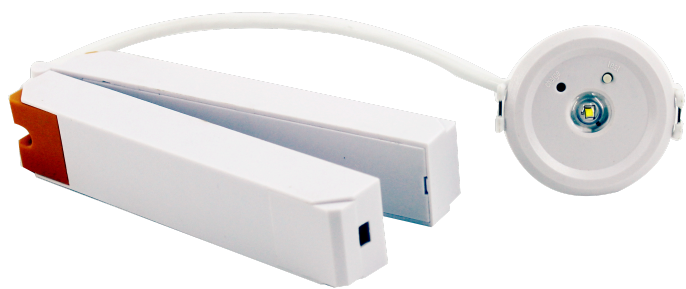

Sparklite

Self Contained
Emergency Luminaire

► **BY-Z1805U**

SPECIFICATION

- Input Voltage : AC220-240V AC/50-60Hz
- Output Power : 3.5W
- Mounting Method : Ceiling Recessed
- Battery Charging Time : 24H
- Battery : LiFePo4 3.2V 3500mAh
- Operation Model : Non- Maintained

- Battery backup : $\geq 3H$
- Luminous Flux : $\geq 300LM$
- IP Level : IP20
- Dimension: 140mm
- Certificate : UL
- Temperature Range : 0 - 40° C